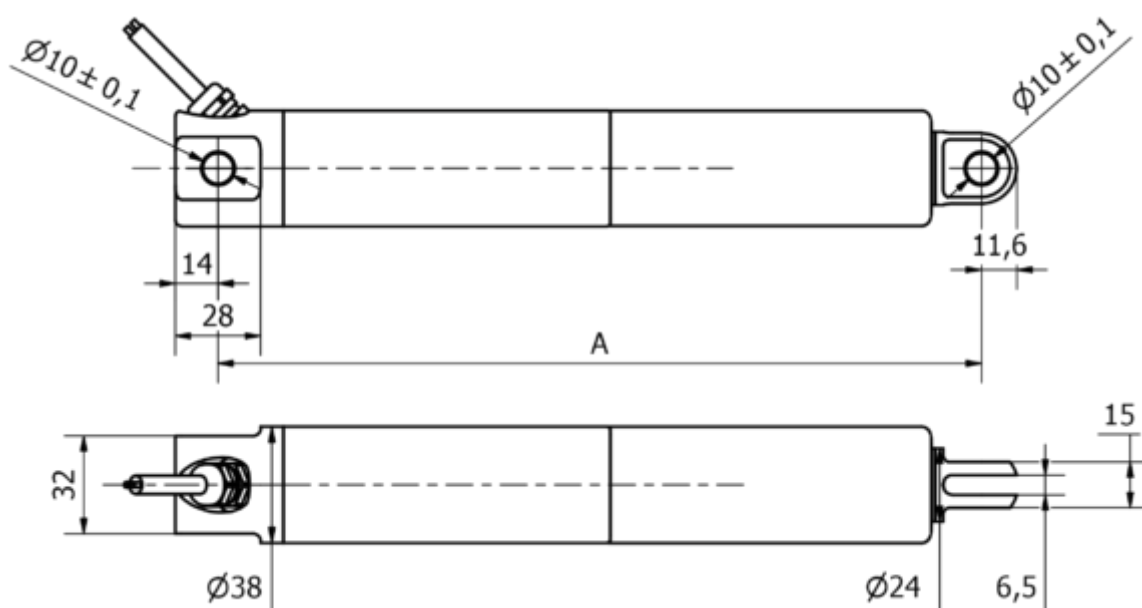

# Data Sheet

Article number: 8A38205001003LCNLSN0

Description: KLEEl ine38, 50mm, 100N, 30 mm/s, Aluminium black RAL9005, IP66  
24 VDC, 3 m. cable, Limit Switch, Clevis

## Measures

A	= 200 + slaglængde/stroke
Cable length	= 3 m
Load speed mm/s	= 30 mm/s
Option	= Limit switch
Stroke (mm)	= 50
Voltage	= 24 V